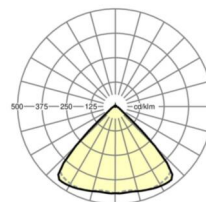

LIGHTING TECHNOLOGY

Placement	LED, Colour rendering/Light colour CRI ≥ 80 / 6500K
Colour tolerance (MacAdam)	3SDCM
Photobiological safety (Luminaire)	RG1
Nominal luminous flux	4227lm
LED service life	50000h L80/B10 (Tq 45°C)
Luminaire luminous efficiency	164lm/W
Beam angle	95° (C0) / 95° (C90)
UGR lat./long.	18.7 / 19.2

MECHANICS

Housing colour	silver grey/white aluminium RAL 9006
Dimensions (LxWxH/DxH)	1531mm x 55mm x 33mm
Weight (net)	1.9kg
Type of installation	Mounting rail system installation, Light structure

Dimensions

L	1531 mm	Length
B	55 mm	Width
H	33 mm	Height

DEEP-LINK

<https://www.regiolux.de/en/article/19410006155>

Reference	LED 4000lm 865
ηLB	100 %
Φ ↓/↑	98 % / 2 %
UGR lat./long.	18.7 / 19.2
VDU	65° < 3000cd/m²